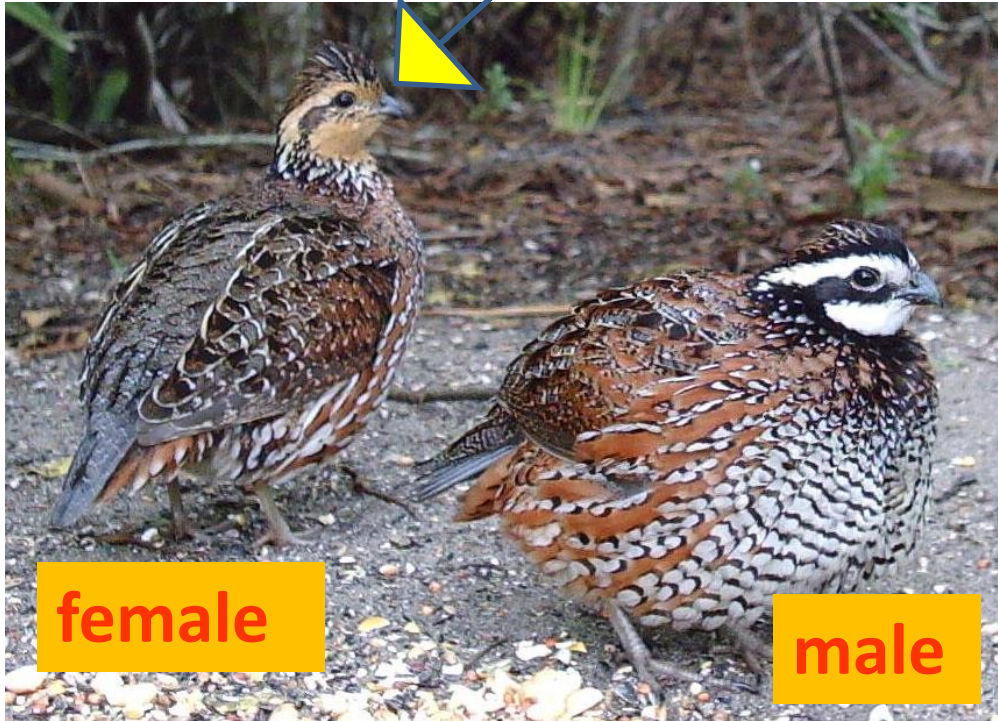

American Kestrel

male

juveniles

Eastern Bluebird

Buff-colored eye stripe and bib

female

male

White eye stripe and bib

male

Northern Bobwhite

male

female

Eastern Wild Turkey

Mourning Dove

adult

juvenile

Red-eyed Vireo

Hairy Woodpecker

female

male

Mallard

Wood Duck

Great-horned Owl

Cinnamon color phase
Black bear

Black Bear

juvenile

Coyote

Raccoon

Eastern Gray Squirrel

male

PGC Photo/Hal Korber

White-tailed Deer