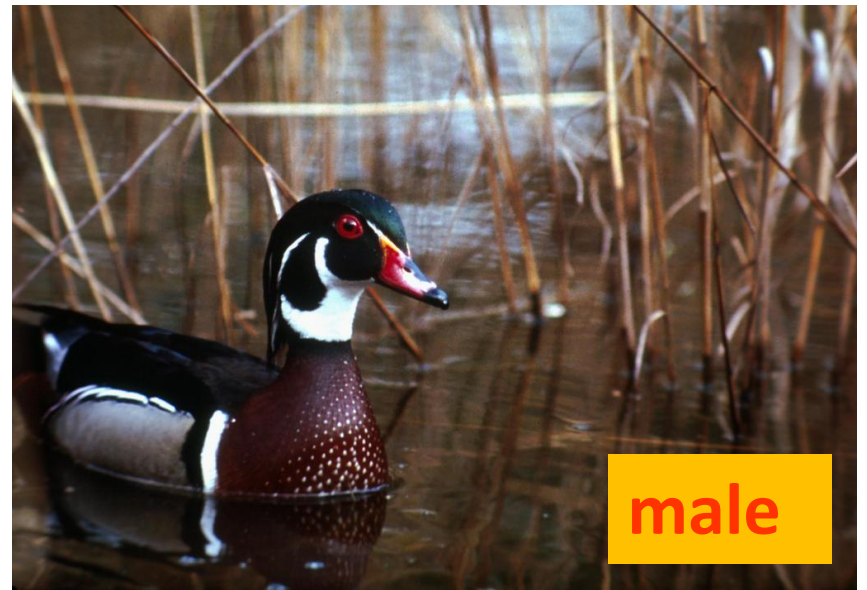

American Kestrel

male

juveniles

Eastern Bluebird

Buff-colored eye stripe and bib

female

male

White eye stripe and bib

male

Northern Bobwhite

male

female

Eastern Wild Turkey

Mourning Dove

adult

juvenile

Red-eyed Vireo

Hairy Woodpecker

female

male

Mallard

Wood Duck

Great-horned Owl

Cinnamon color phase
Black bear

Black Bear

juvenile

Coyote

Raccoon

Eastern Gray Squirrel

male

PGC Photo/Hal Korber

White-tailed Deer