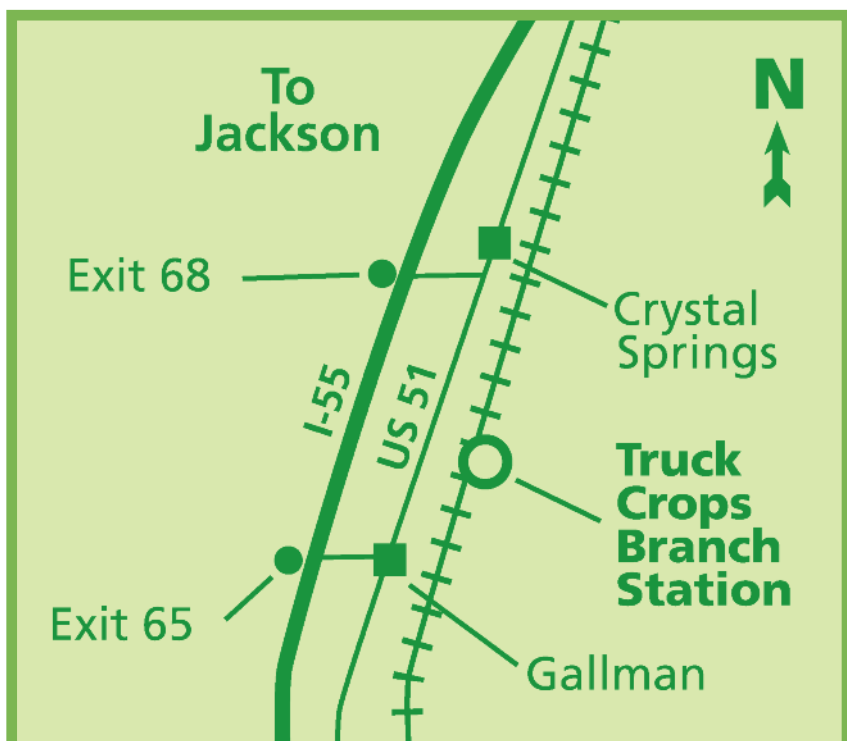

**39th
Annual**

*Healthy Living.
Healthy Gardening.*

FREE PARKING • FREE ADMISSION

**Friday and Saturday
October 13 and 14, 2017**

9 a.m. to 2 p.m.

**Truck Crops Branch
Experiment Station**

**2024 Experiment Station Road
Crystal Springs, Mississippi 39059**

Featuring:

- HUGE Plant and Yard Art Sale
- 3-Acre Vegetable, Flower, and Herb Garden
- Turf Plots for Mississippi
- Garden Seminars
- Ornamental Banana Garden
- Ornamental Grasses
- Wagon Ride Tours and Walking Tours
- Pond Management
- Specialty Crops
- Live Animals, Museum of Natural Science
- Shade Garden
- Beekeeping
- Hummingbird Garden
- Climbing Vegetables and Flowers
- Composting Center
- Butterfly Garden
- All-America Selections Winners
- Mississippi Medallion Winners
- Master Gardener Programs
- Plant Swap
- The "Corn Meal Man"
- Backyard Wildlife Habitat
- Food Vendors
- Handicapped Accessible
- Scarecrows