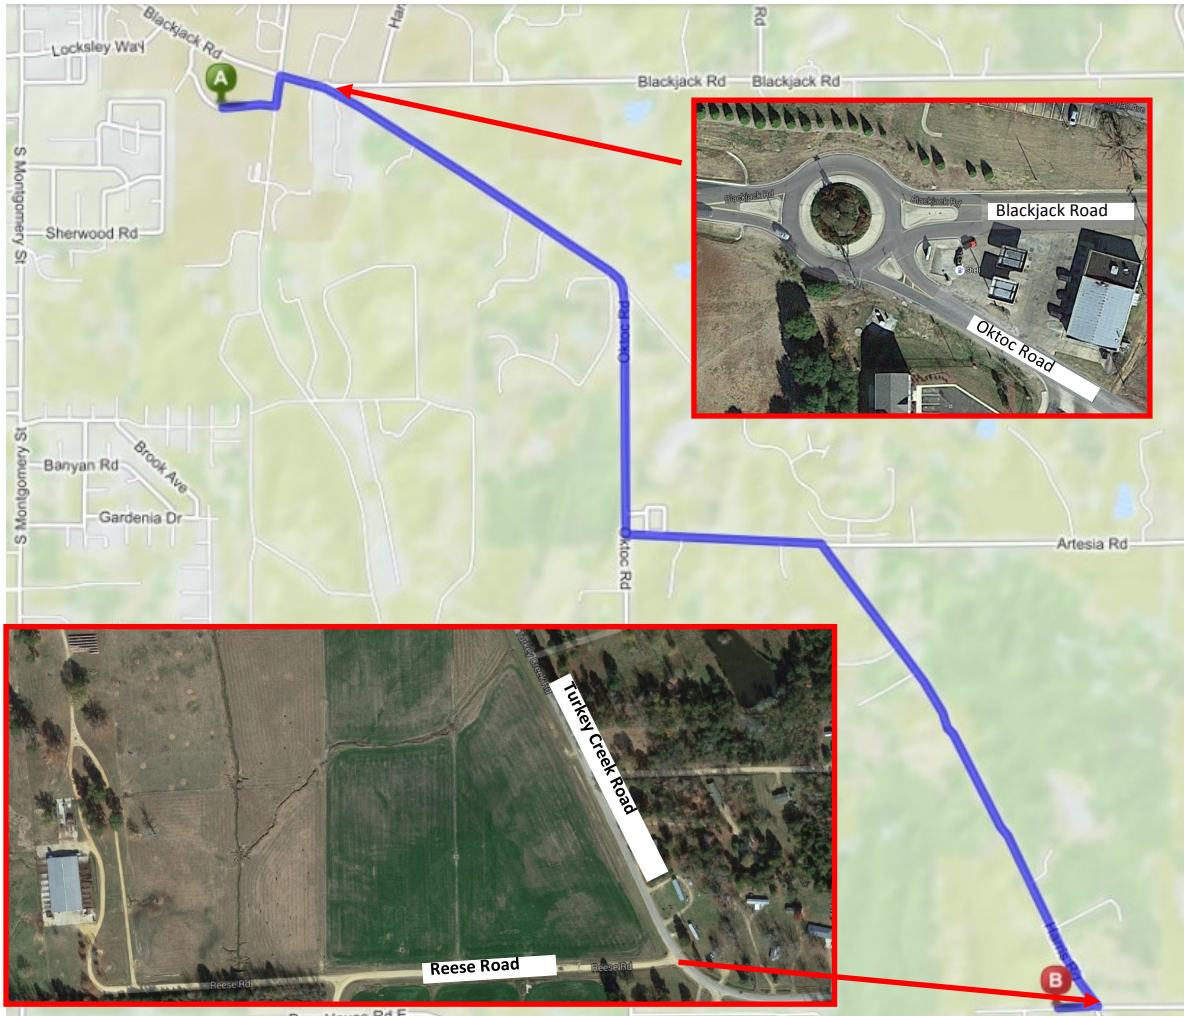

Directions to the Dairy Heifer Barn from the Wise Center

1298 Reese Road, Starkville, MS 39759

1. Leaving Wise Center turn right onto Blackjack Road and go through the traffic light toward roundabout.
2. Enter roundabout and take the 1st exit onto Oktoc Road.
3. Go 2 miles and turn left onto Artesia Road. (You will see Oktibbeha Memorial Gardens on the left)
4. Turn right at the 3-way stop onto Turkey Creek Road.
5. Go 1.6 miles and turn right onto Reese Road. (Look for sign that reads Heifer Barn-AI School on Turkey Creek Road.)
6. Continue straight on Reese Road for 0.3 miles and you will see the Heifer Barn.