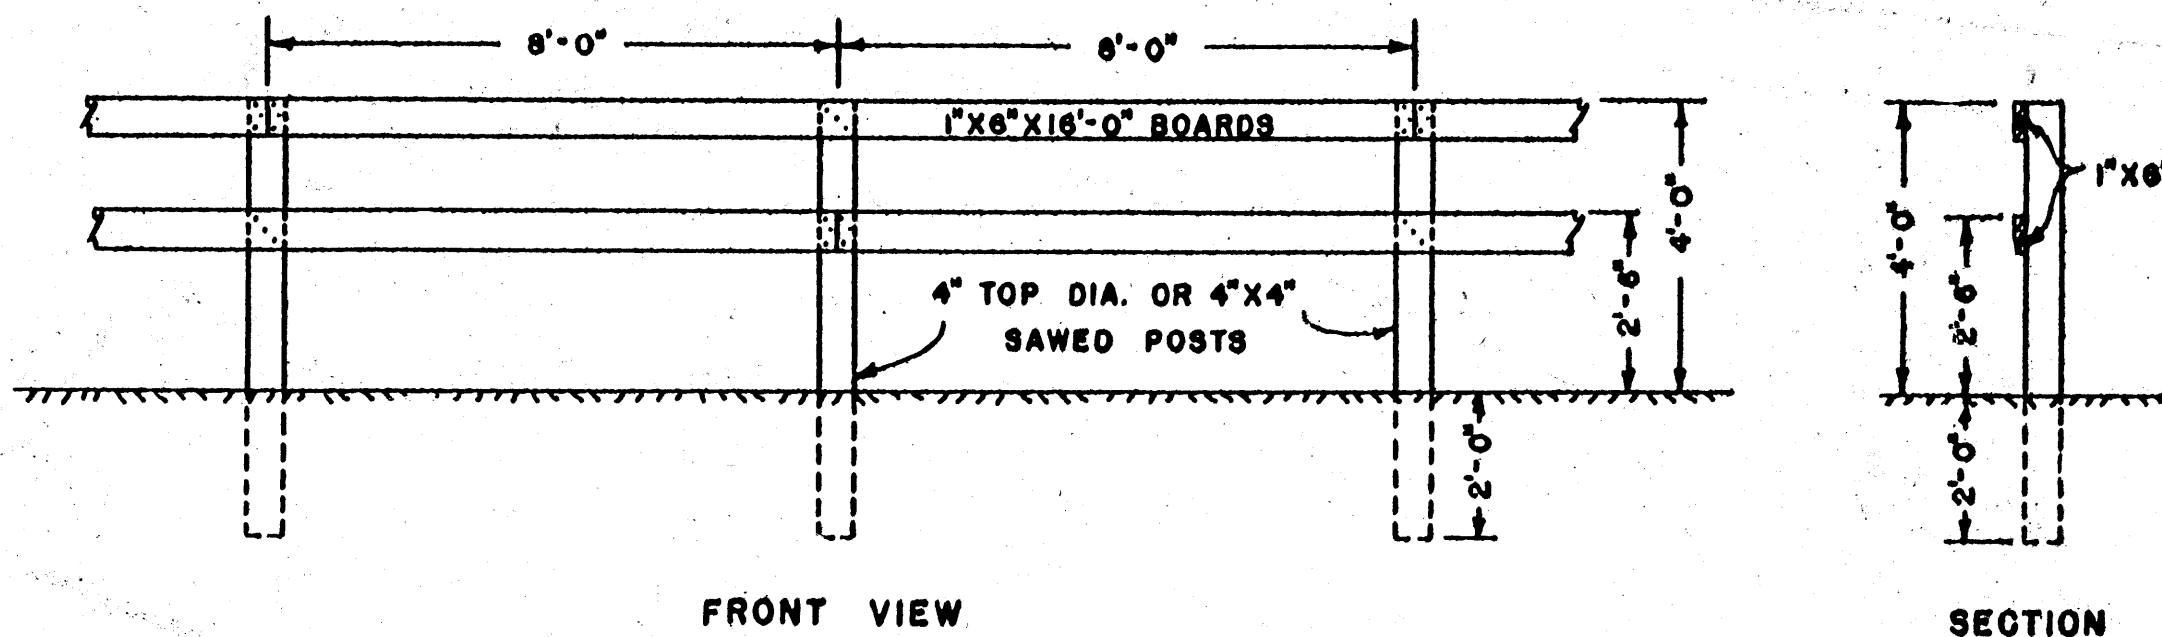

HORSE SHOW RINGS

SCALE: 1" = 40'

SIZES RECOMMENDED BY THE NATIONAL HORSE SHOW ASSOCIATION

FRONT VIEW

SECTION

BOARD FENCE DETAIL

SCALE: 3/8" = 1'-0"

ALTERNATE SECTION

FRONT VIEW

SECTION

NATURAL RAIL FENCE DETAIL

SCALE: 3/8" = 1'-0"

FRONT VIEW

SECTION

MOVABLE FENCE DETAIL

SCALE: 3/8" = 1'-0"