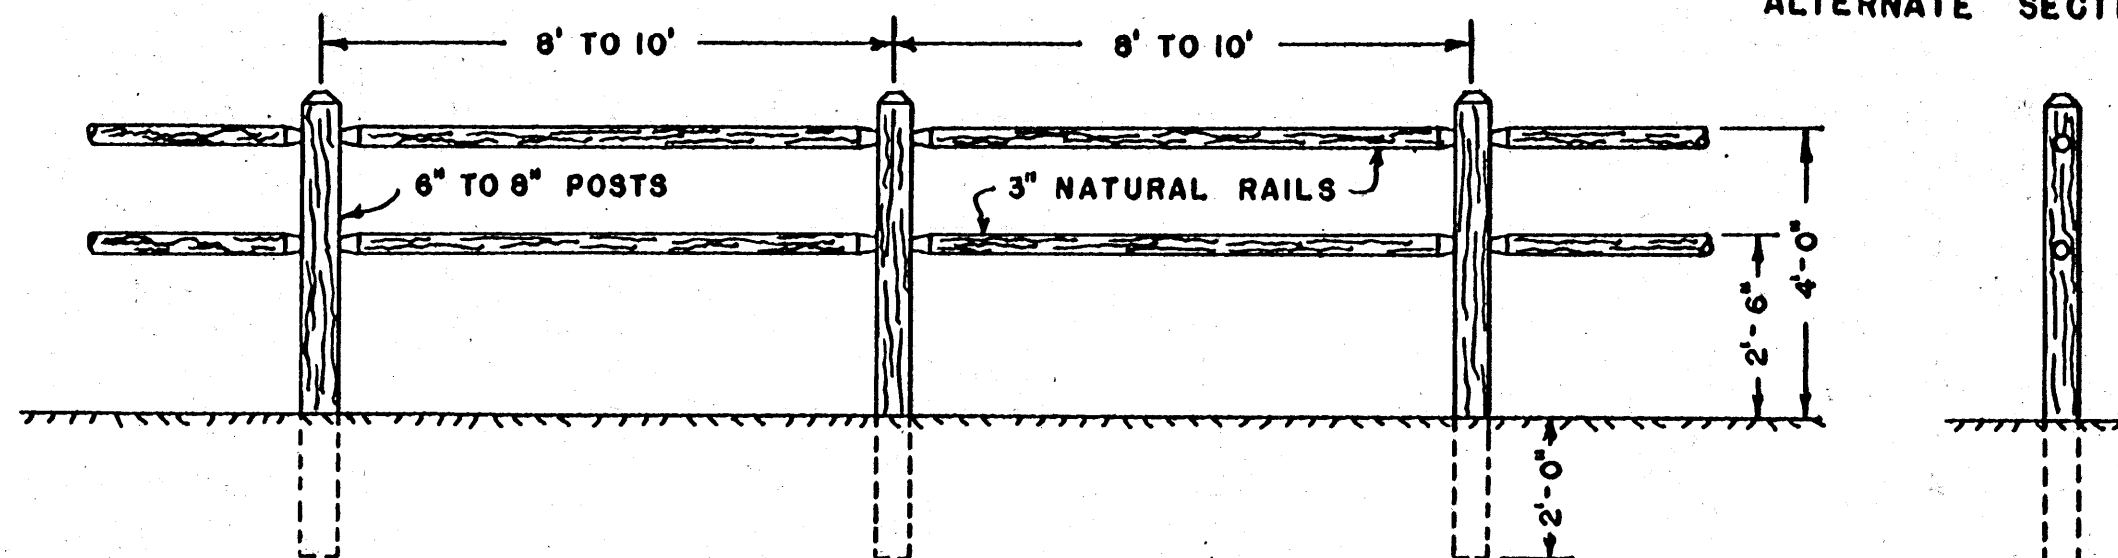

HORSE SHOW RINGS

SCALE: 1" = 40'

SIZES RECOMMENDED BY THE NATIONAL HORSE SHOW ASSOCIATION

FRONT VIEW

SECTION

BOARD FENCE DETAIL

SCALE: 3/8" = 1'-0"

ALTERNATE SECTION

FRONT VIEW

SECTION

NATURAL RAIL FENCE DETAIL

SCALE: 3/8" = 1'-0"

FRONT VIEW

SECTION

MOVABLE FENCE DETAIL

SCALE: 3/8" = 1'-0"