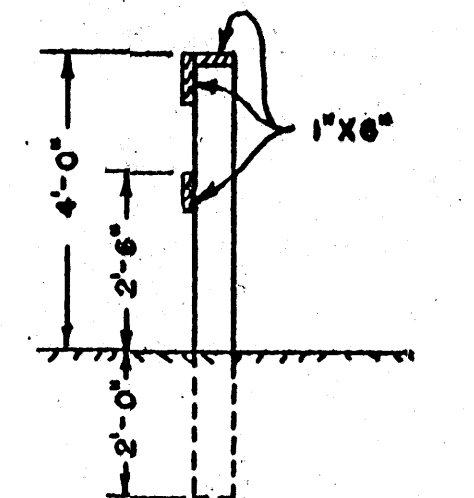

HORSE SHOW RINGS

SCALE: 1" = 40'

SIZES RECOMMENDED BY THE NATIONAL HORSE SHOW ASSOCIATION

FRONT VIEW

SECTION

BOARD FENCE DETAIL

SCALE: 3/8" = 1'-0"

ALTERNATE SECTION

FRONT VIEW

SECTION

NATURAL RAIL FENCE DETAIL

SCALE: 3/8" = 1'-0"

FRONT VIEW

SECTION

MOVABLE FENCE DETAIL

SCALE: 3/8" = 1'-0"