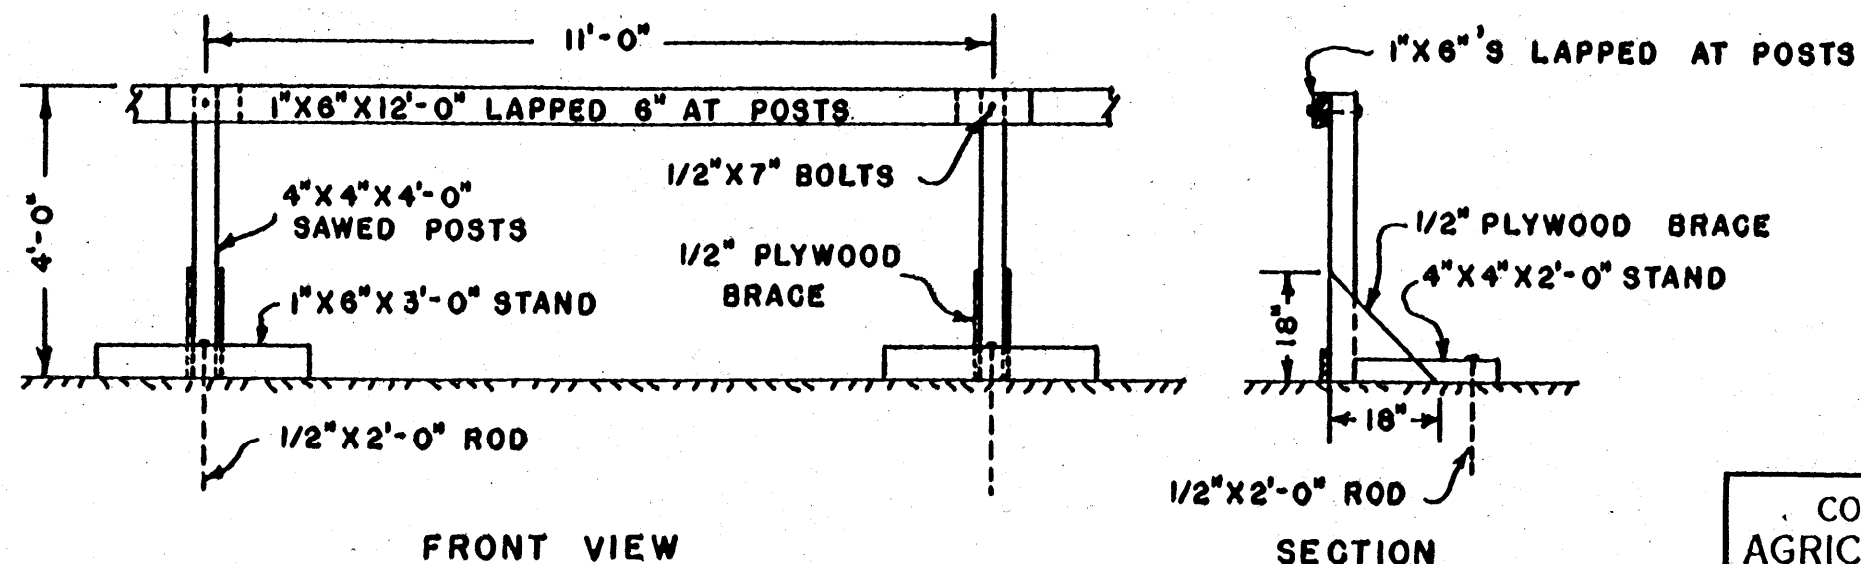

HORSE SHOW RINGS

SCALE: 1" = 40'

SIZES RECOMMENDED BY THE NATIONAL HORSE SHOW ASSOCIATION

FRONT VIEW

SECTION

BOARD FENCE DETAIL

SCALE: 3/8" = 1'-0"

ALTERNATE SECTION

FRONT VIEW

SECTION

NATURAL RAIL FENCE DETAIL

SCALE: 3/8" = 1'-0"

FRONT VIEW

SECTION

MOVABLE FENCE DETAIL

SCALE: 3/8" = 1'-0"