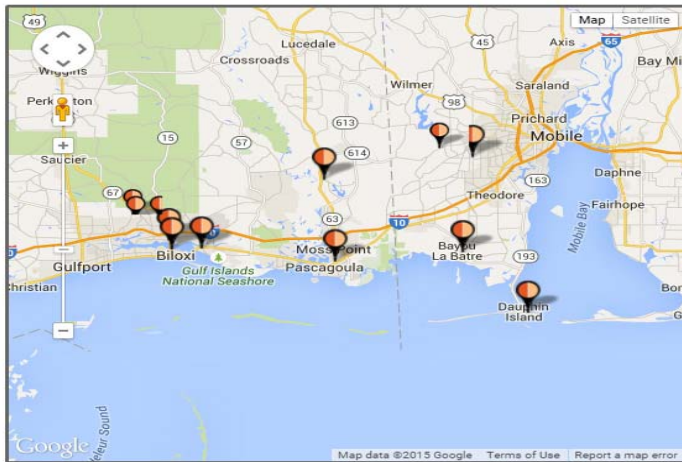

Farmers Markets Registered in MarketMaker

MarketMaker can be viewed at - <http://ms.foodmarketmaker.com>. Ask Siri or Cortana to search for "Mississippi MarketMaker" on your smart phone. To find a Farmers Market in your city, county, state or nationwide:

There are 3,433 farmers markets registered in the National Food MarketMaker Program (NFMP). The MarketMaker map below shows the geographical locations of 8 farmers markets registered in the NFMP which are closest to Pascagoula, Mississippi.

Map of Results

States: AL, AK, AZ, AR, CA, CO, CT, DC, DE, FL, GA, HI, ID, IL, IN, IA, KS, KY, LA, ME, MD, MA, MI, MN, MS, MO, MT, NE, NV, NH, NJ, NM, NY, NC, ND, OH, OK, OR, PA, RI, SC, SD, TN, TX, UT, VT, VA, WA, WV, WI, or WY » Type: Farmers Market »

Detected Location: Lat: 30.3687, Lng: -88.5615 [Change](#)

Search Results

Sort: Distance ▾

3,433 results found.

- Jackson County Farmers Market**
Pascagoula, MS (3 mi) [SEE PROFILE](#) [Get Directions](#)
- three rivers diamond T**
Moss Point, MS (16 mi) [SEE PROFILE](#) [Get Directions](#)
- Ocean Springs Fresh Market**
Ocean Springs, MS (17 mi) [SEE PROFILE](#) [Get Directions](#)
- Bayou Farmers Market**
Bayou La Batre, AL (19 mi) [SEE PROFILE](#) [Get Directions](#)
- Charles R. Hedgewood Farmers Market**
Biloxi, MS (21 mi) [SEE PROFILE](#) [Get Directions](#)
- D'Iberville Farmers Market**
D'Iberville, MS (21 mi) [SEE PROFILE](#) [Get Directions](#)
- Westside Tailgate Farmers Market**
Mobile, AL (28 mi) [SEE PROFILE](#) [Get Directions](#)
- Dauphin Island Market**
Dauphin Island, AL (29 mi) [SEE PROFILE](#) [Get Directions](#)